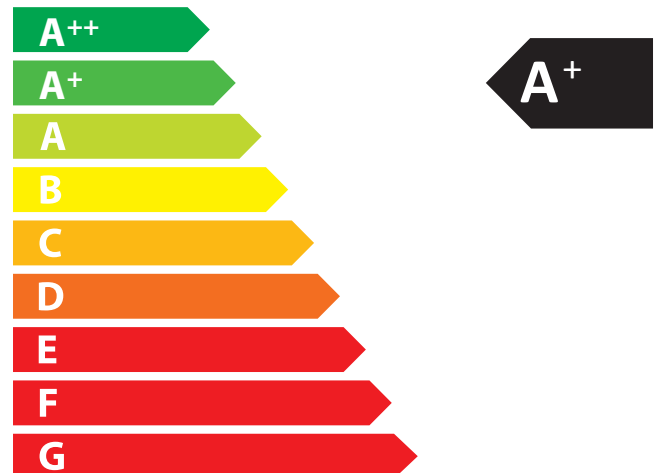

Contura

811333 Energiklassifikation C30-serien-1
2017-11-16

MANUFACTURER

Name NIBE AB / Contura
Address Box 134, Skulptörvägen 10
SE-285 23 Markaryd, Sweden

PRODUCT

Type designation Contura 30

ENERGY EFFICIENCY

Class A+
Direct heat output 5,0 kW
EEI 107,4
Efficiency 80,3 %

Follow the installation instructions and only
use the recommended type of fuel.

ENERG
енергия · ενεργεια

Contura

Contura 30

ENERGIA · ЕНЕРГИЯ · ΕΝΕΡΓΕΙΑ · ENERGIJA · ENERGY · ENERGIE · ENERGI

2015/1186