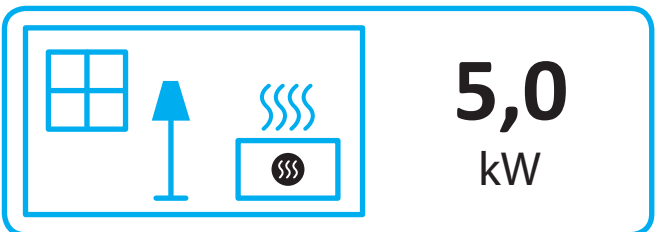

Contura

811337 Energiklassifikation C500-1
2017-11-16

MANUFACTURER

Name NIBE AB / Contura
Address Box 134, Skulptörvägen 10
SE-285 23 Markaryd, Sweden

PRODUCT

Type designation Contura 500

ENERGY EFFICIENCY

Class A+
Direct heat output 5,0 kW
EEI 107,0
Efficiency 80,0 %

Follow the installation instructions and only
use the recommended type of fuel.

ENERG
енергия · ενέργεια
Y IJA
IE IA

Contura

Contura 500

ENERGIA · ЕНЕРГИЯ · ΕΝΕΡΓΕΙΑ · ENERGIJA · ENERGY · ENERGIE · ENERGI

2015/1186